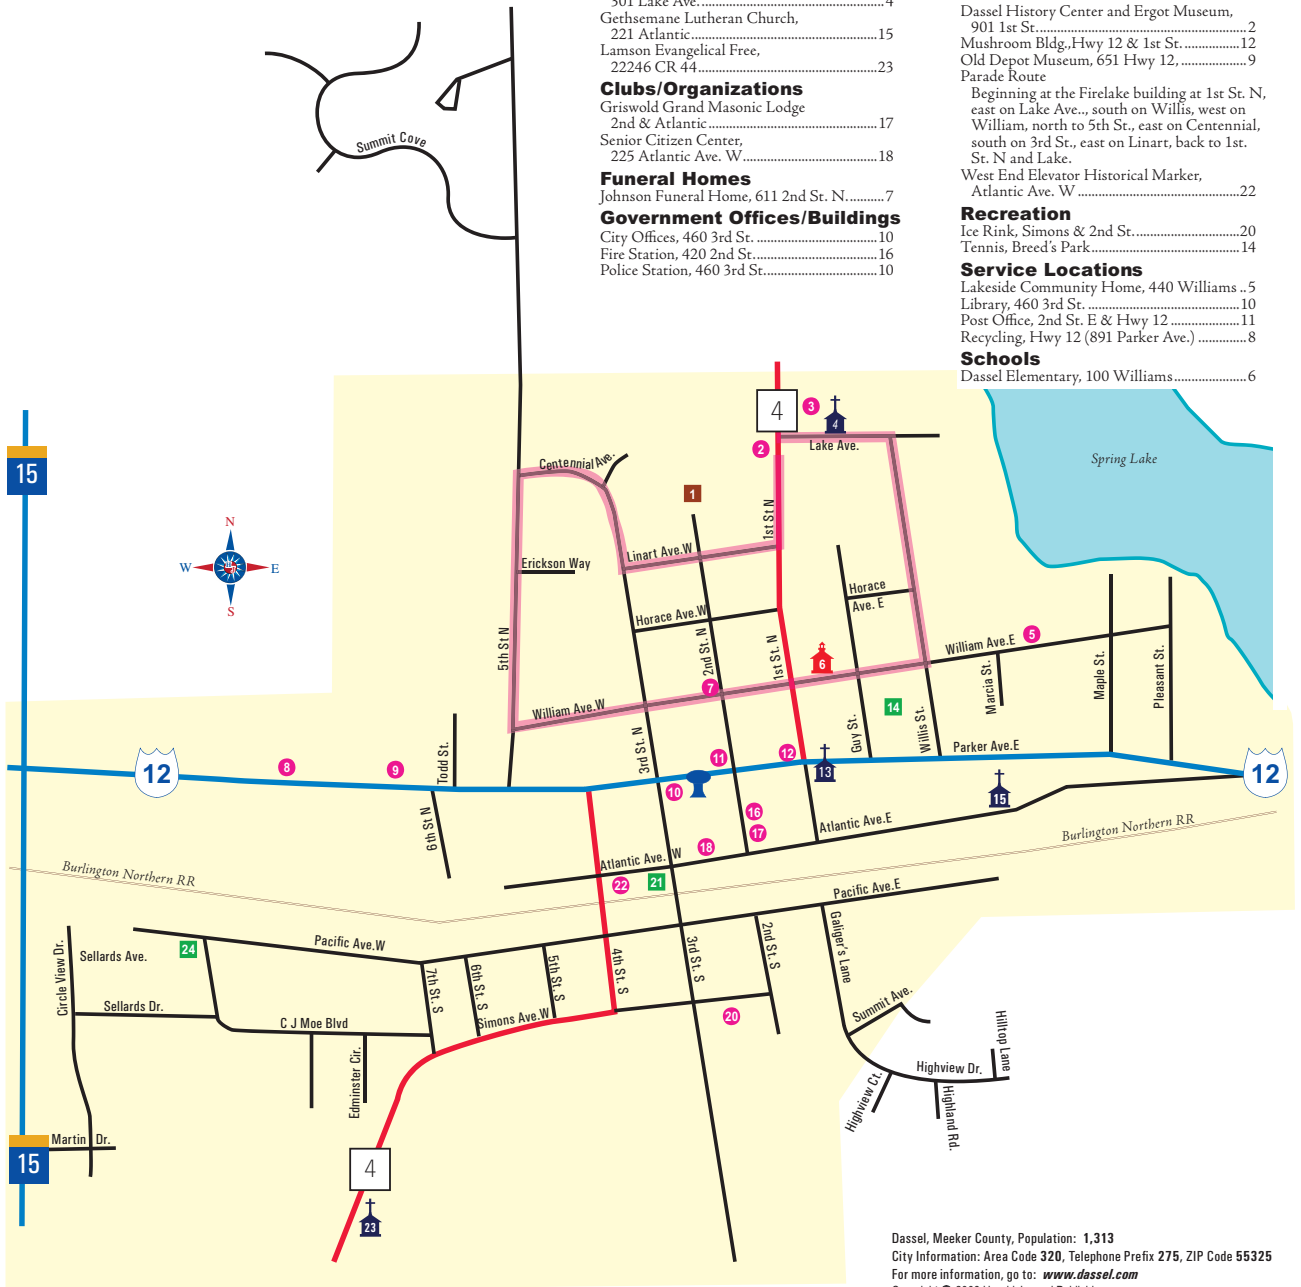

Dassel Map

Ball Fields

Saints Ball Park 1

Cemeteries

Lakeview Cemetery, CR 4 N..... 3

Churches

Church of Christ, 100 Parker 13

Evangelical Covenant Church,
301 Lake Ave..... 4

Gethsemane Lutheran Church,
221 Atlantic..... 15

Lamson Evangelical Free,
22246 CR 44..... 23

Clubs/Organizations

Griswold Grand Masonic Lodge
2nd & Atlantic..... 17

Senior Citizen Center,
225 Atlantic Ave. W..... 18

Funeral Homes

Johnson Funeral Home, 611 2nd St. N..... 7

Government Offices/Buildings

City Offices, 460 3rd St. 10

Fire Station, 420 2nd St..... 16

Police Station, 460 3rd St..... 10

Parks

Bandstand Park, Atlantic & 4th..... 21

Breed's Park,
Hwy 12 & Willis St..... 14

Dassel Elementary, 100 Williams..... 6

Sellards Park,
Sellards Drive & Pacific..... 24

Points of Interest

Dassel History Center and Ergot Museum,
901 1st St..... 2

Mushroom Bldg., Hwy 12 & 1st St. 12

Old Depot Museum, 651 Hwy 12, ... 9

West End Elevator Historical Marker,
Atlantic Ave. W 22

Recreation

Ice Rink, Simons & 2nd St..... 20

Tennis, Breed's Park..... 14

Service Locations

Lakeside Community Home, 440 Williams .. 5

Library, 460 3rd St. 10

Post Office, 2nd St. E & Hwy 12..... 11

Recycling, Hwy 12 (891 Parker Ave.) 8

Schools

Dassel Elementary, 100 Williams..... 6

Dassel, Meeker County, Population: 1,313
City Information: Area Code 320, Telephone Prefix 275, ZIP Code 55325
For more information, go to: www.dassel.com
Copyright © 2008 Herald Journal Publishing